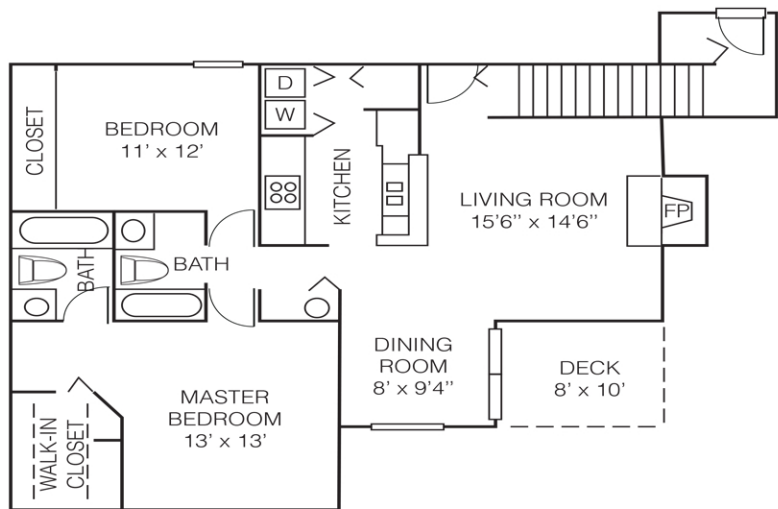

MARTINGALE

1,096 sq. ft.
Private Entrance
Vaulted Ceiling Available

Room dimensions are approximate