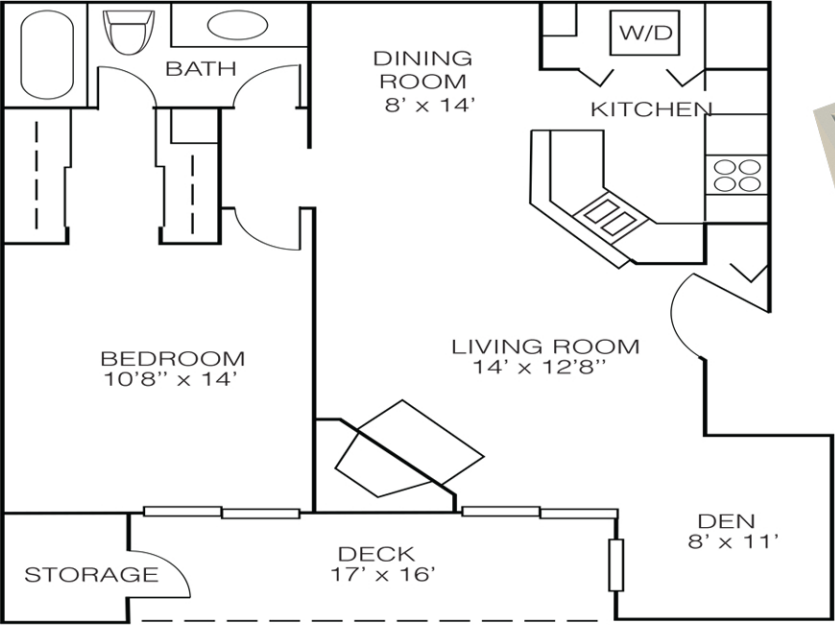

DEVON

821 sq. ft.
Available without Fireplace

Room dimensions are approximate