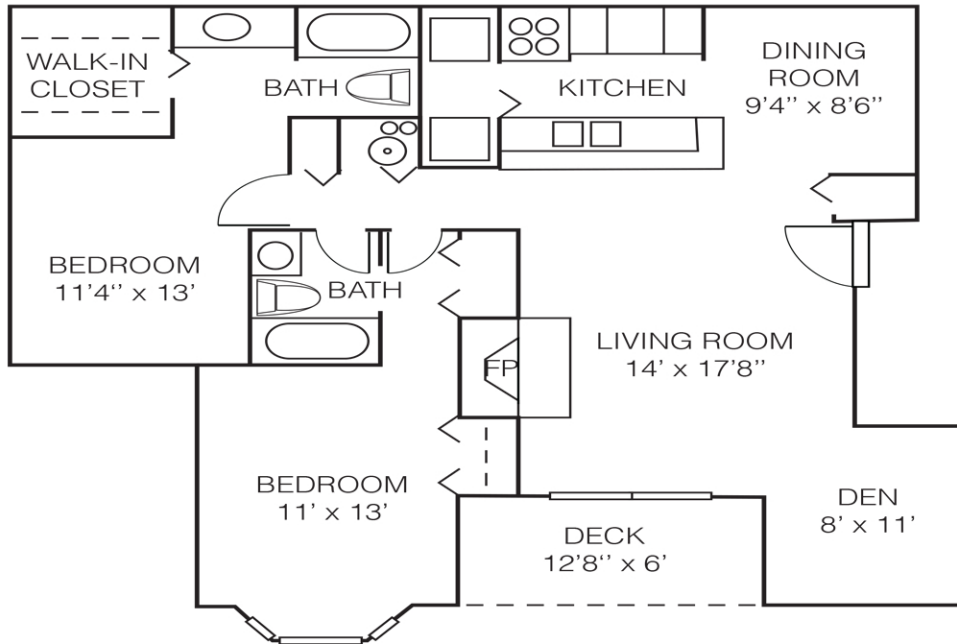

CLASSIC WITH DEN

1,148 sq. ft.
Top Floor

Room dimensions are approximate