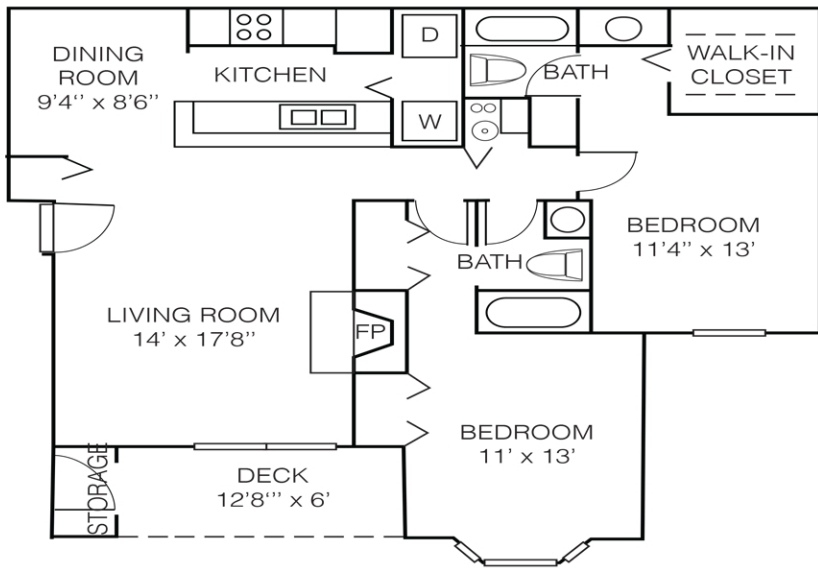

CLASSIC

1,074 sq. ft.
Available with Vaulted Ceiling

Room dimensions are approximate