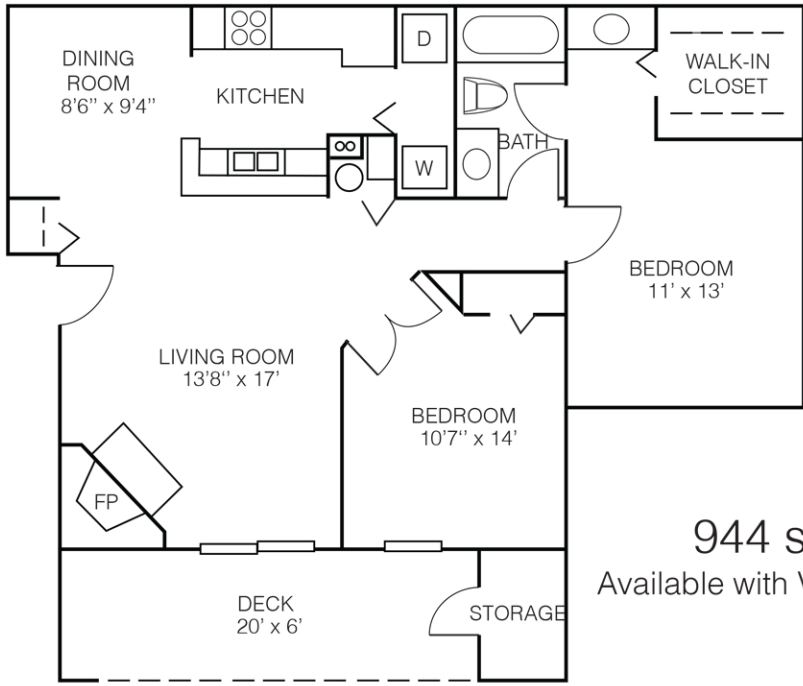

BRISTOL

944 sq. ft.
Available with Vaulted Ceiling

Room dimensions are approximate