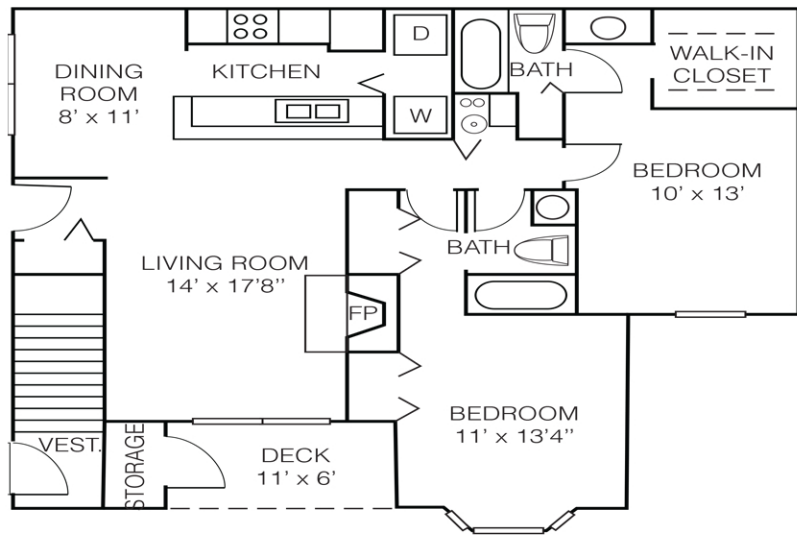

AINTREE

1,049 sq. ft.
Private Entrance

Room dimensions are approximate